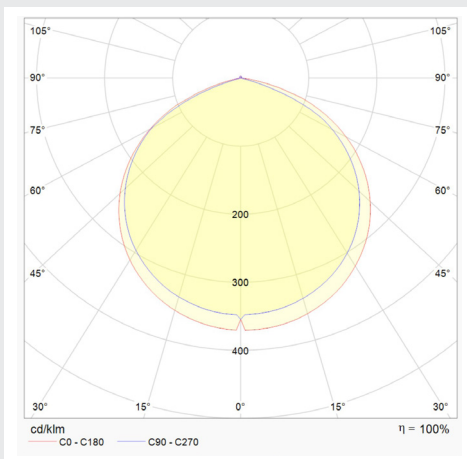

Features

- Ultra slim, lightweight design
- Bracket allows 360° adjustment
- High efficacy 95 lm/W
- Built in surge protection
- Pre-wired with 1m cable

Specification

Material:	Body: Die-Cast Aluminium Lens: Glass
Colour Temperature:	6500K
Colour Finish:	Yellow
CRI	Ra80
LED Lifetime:	L70B50 30,000 Hrs
Beam Angle:	110° Symmetrical
IP Rating:	IP65
IK Rating:	IK07
Working Temperature:	-20°C to 45°C
Power Factor	0.9
Electrical Class:	Class I
Guarantee:	2 Years

FLAC50Y

FLAC100Y

FLAC150Y

FLAC200Y

Light Distribution Curve

www.redarrowelectrical.co.uk