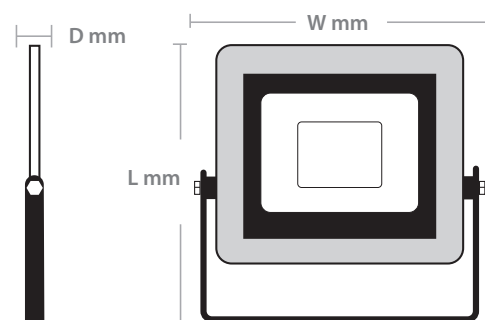

Features

- Ultra slim, lightweight design
- Bracket allows 360° adjustment
- High efficacy 95 lm/W
- Built in surge protection
- Pre-wired with 1m cable

Specification

Material:	Body: Die-Cast Aluminium Lens: Glass
Colour Temperature:	6500K
Colour Finish:	Yellow
CRI	Ra80
LED Lifetime:	L70B50 30,000 Hrs
Beam Angle:	110° Symmetrical
IP Rating:	IP65
IK Rating:	IK07
Working Temperature:	-20°C to 45°C
Power Factor	0.9
Electrical Class:	Class I
Guarantee:	2 Years

Dimensions

Product Code	Dimensions
FLAC50Y	L: 205mm, W: 165mm, D: 33mm
FLAC100Y	L: 290mm, W: 230mm, D: 41mm
FLAC150Y	L: 330mm, W: 270mm, D: 47mm
FLAC200Y	L: 390mm, W: 330mm, D: 47mm

Product Code	Description	Wattage	Lumen Output	Efficacy	Net Weight	Barcodes
FLAC50Y	FLAC Site Floodlight	50W	4750 lm	95 lm/W	0.68	5055807620727
FLAC100Y	FLAC Site Floodlight	100W	9500 lm	95 lm/W	1.32	5055807620734
FLAC150Y	FLAC Site Floodlight	150W	14250 lm	95 lm/W	1.72	5055807620741
FLAC200Y	FLAC Site Floodlight	200W	19000 lm	95 lm/W	3.00	5055807623834